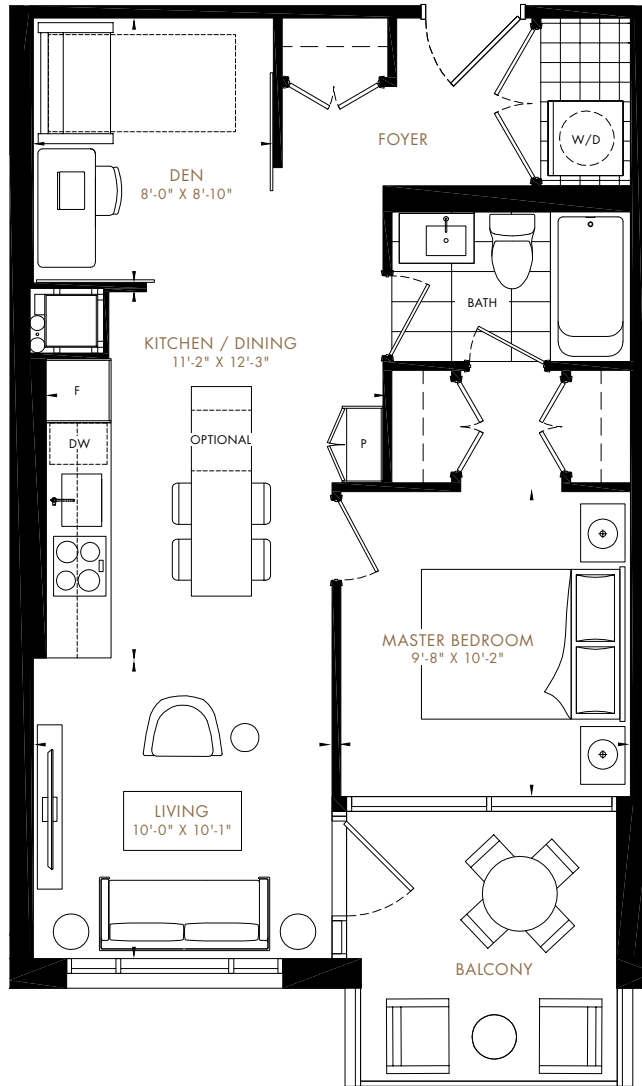

PARK COLLECTION

1D-C

1 BEDROOM + DEN, 1 BATH, BALCONY
INTERIOR: 643 SQ.FT. OUTDOOR: 80 SQ.FT.

TOTAL AREA: 723 SQ.FT.

TANU