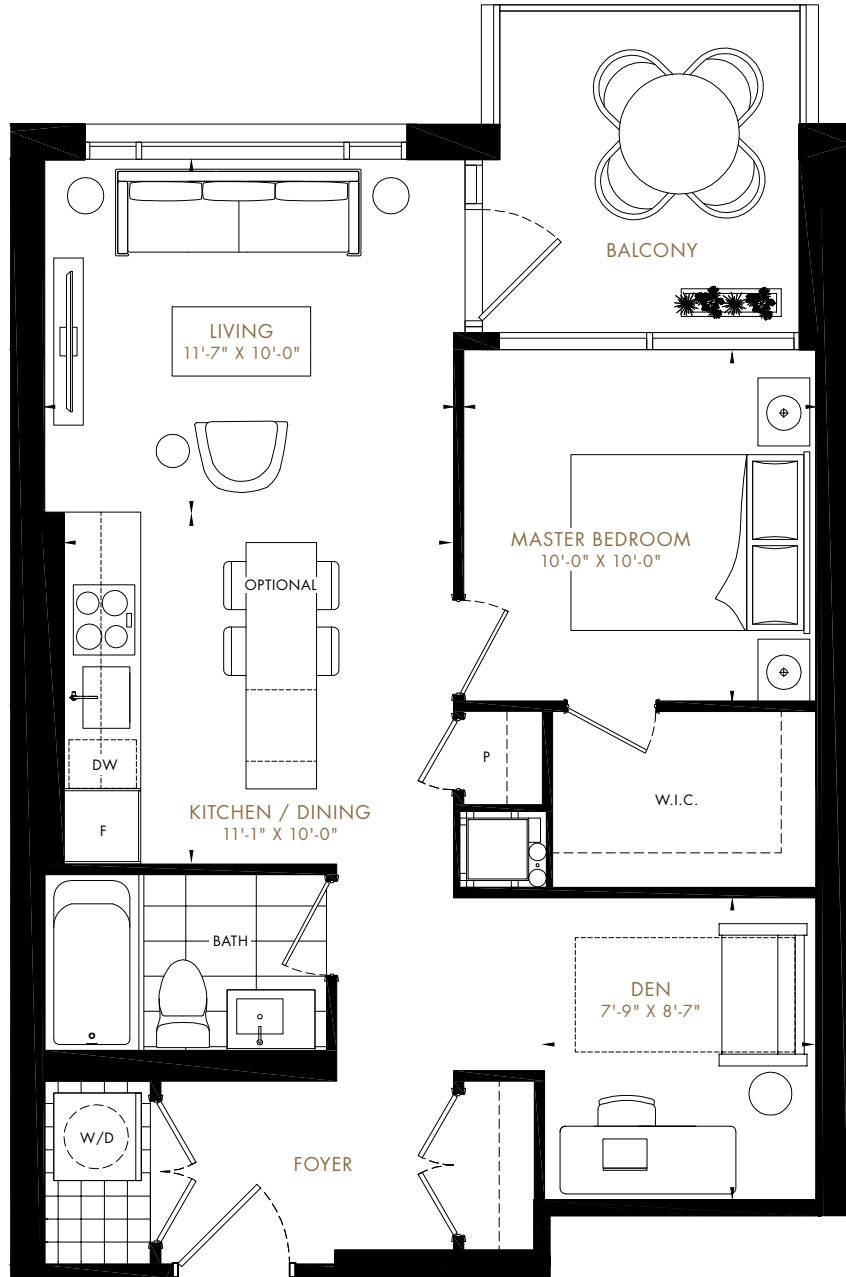

PARK COLLECTION

1D-G

1 BEDROOM + DEN, 1 BATH, BALCONY
INTERIOR: 693 SQ.FT. OUTDOOR: 80 SQ.FT.

TOTAL AREA: 773 SQ.FT.