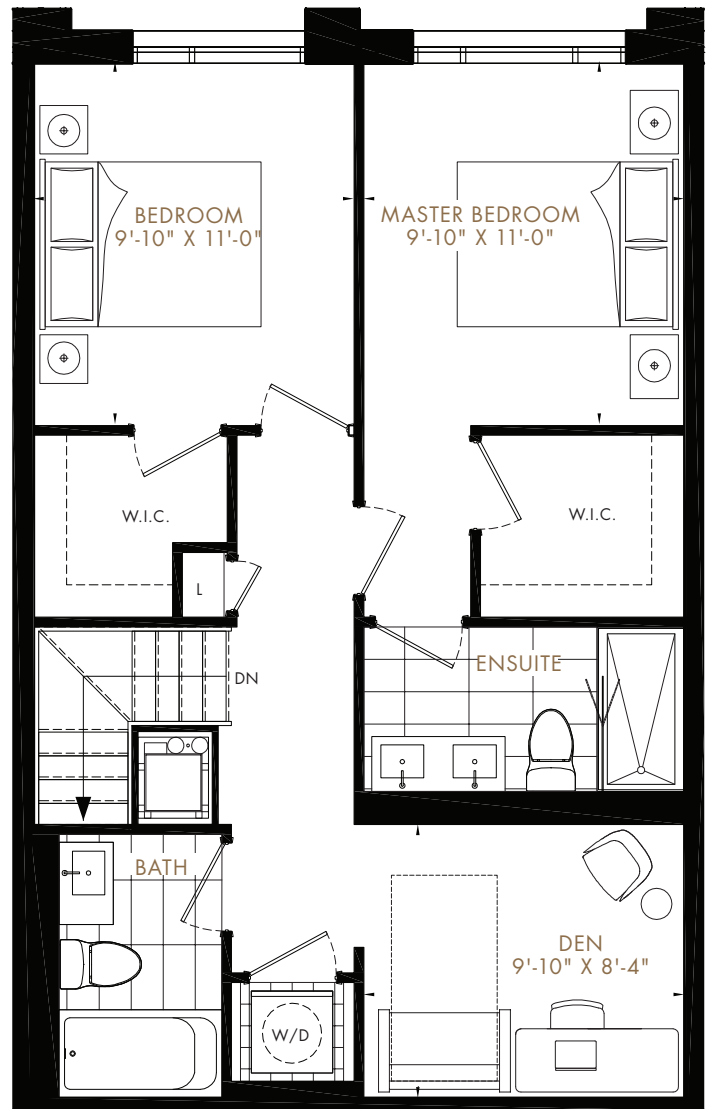

TOWNHOUSE COLLECTION

TH-02 to TH-06

3 BEDROOM + DEN, 2 BATH, 1 POWDER, PATIO
INTERIOR: 1,390 SQ.FT OUTDOOR: 132 SQ.FT

TOTAL AREA: 1,522 SQ.FT.

TANU

FLOOR M