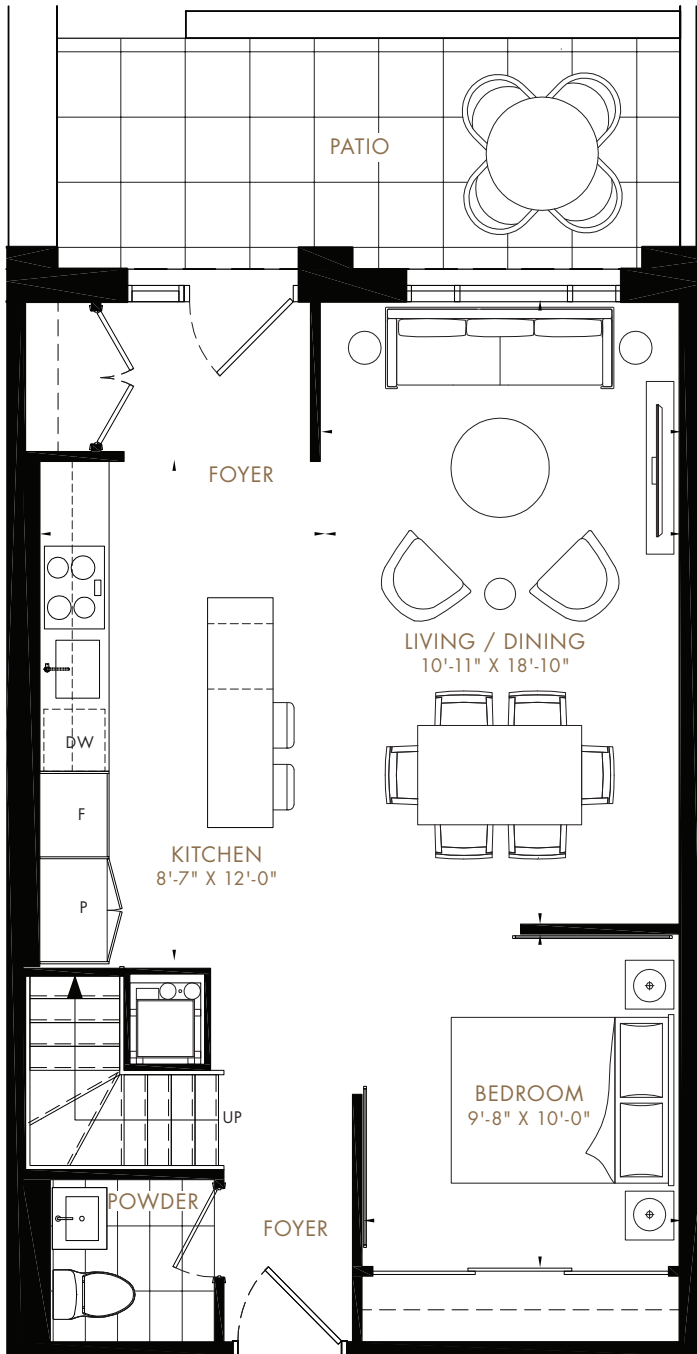

TOWNHOUSE COLLECTION

TH-02 to TH-06

3 BEDROOM + DEN, 2 BATH, 1 POWDER, PATIO
INTERIOR: 1,390 SQ.FT OUTDOOR: 132 SQ.FT

TOTAL AREA: 1,522 SQ.FT.

TANU

FLOOR M