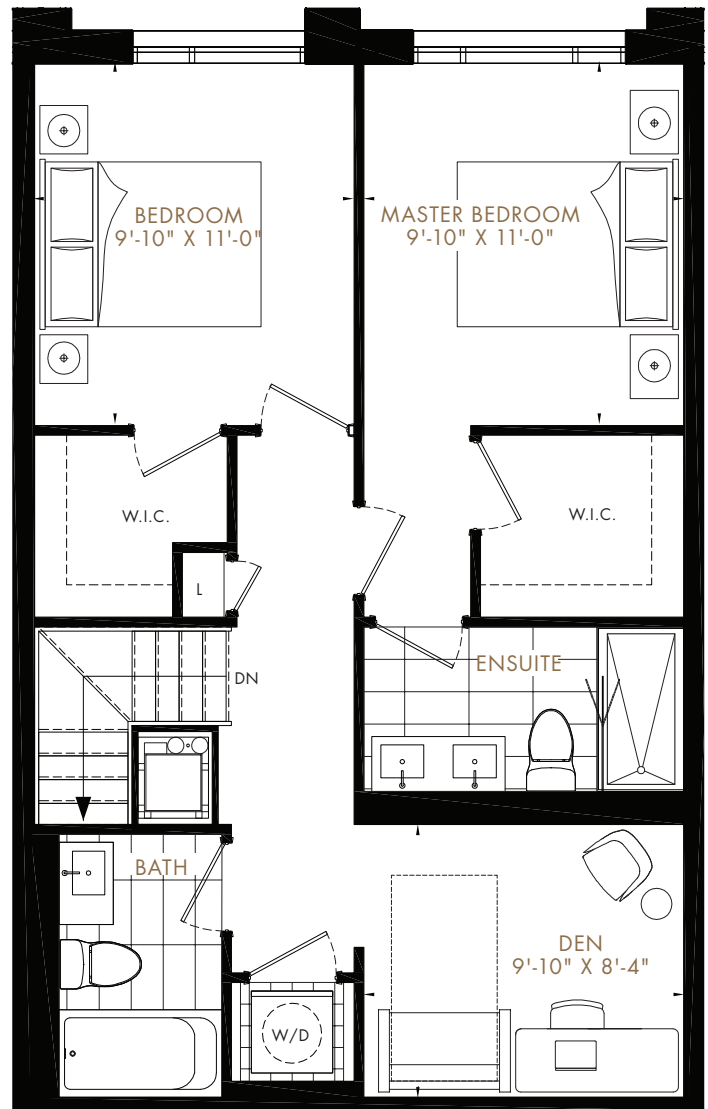

TOWNHOUSE COLLECTION

TH-02 to TH-06

3 BEDROOM + DEN, 2 BATH, 1 POWDER, PATIO
INTERIOR: 1,390 SQ.FT OUTDOOR: 132 SQ.FT

TOTAL AREA: 1,522 SQ.FT.

TANU

FLOOR M