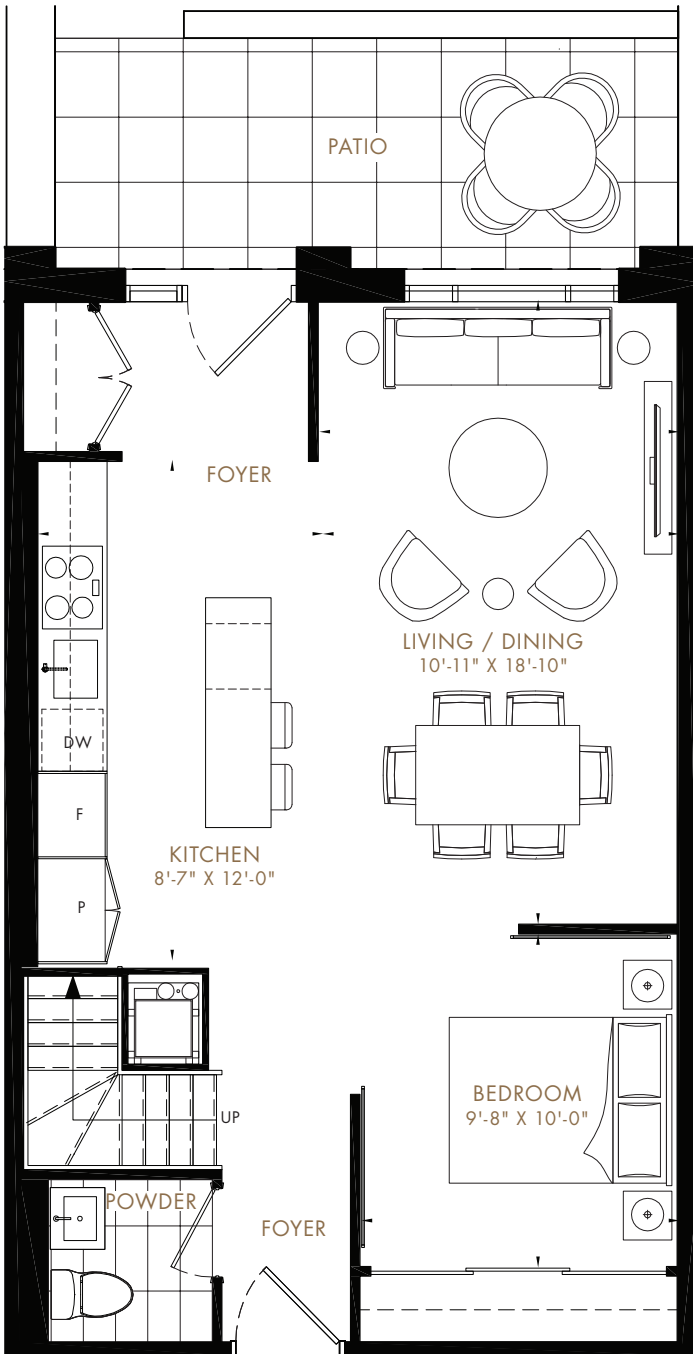

TOWNHOUSE COLLECTION

TH-02 to TH-06

3 BEDROOM + DEN, 2 BATH, 1 POWDER, PATIO
INTERIOR: 1,390 SQ.FT OUTDOOR: 132 SQ.FT

TOTAL AREA: 1,522 SQ.FT.

TANU

FLOOR M