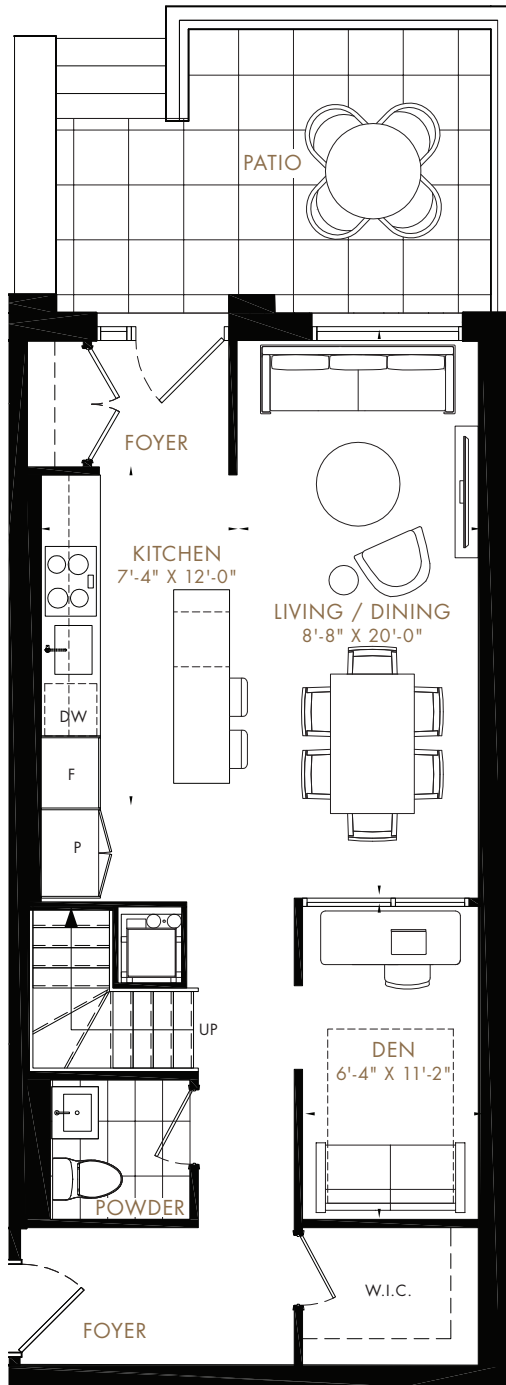

TOWNHOUSE COLLECTION

TH-07

3 BEDROOM + DEN, 2 BATH, 1 POWDER, PATIO
INTERIOR: 1,485 SQ.FT OUTDOOR: 142 SQ.FT

TOTAL AREA: 1,627 SQ.FT.

TANU

FLOOR M