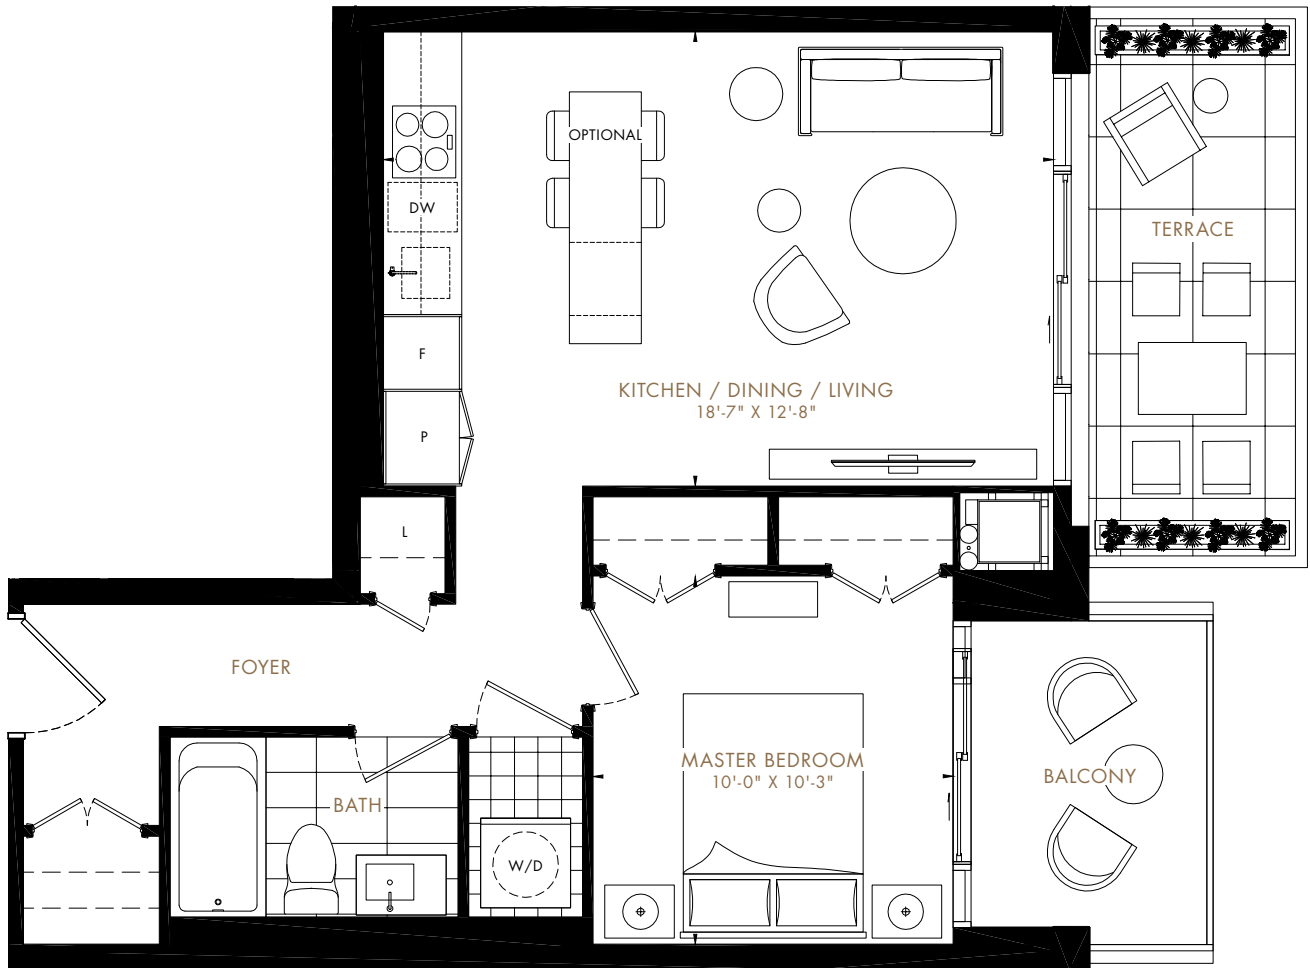

TERRACE COLLECTION

1-A

1 BEDROOM, 1 BATH, TERRACE AND BALCONY
INTERIOR: 636 SQ.FT. OUTDOOR: 141 SQ.FT.

TOTAL AREA: 777 SQ.FT.

TANU