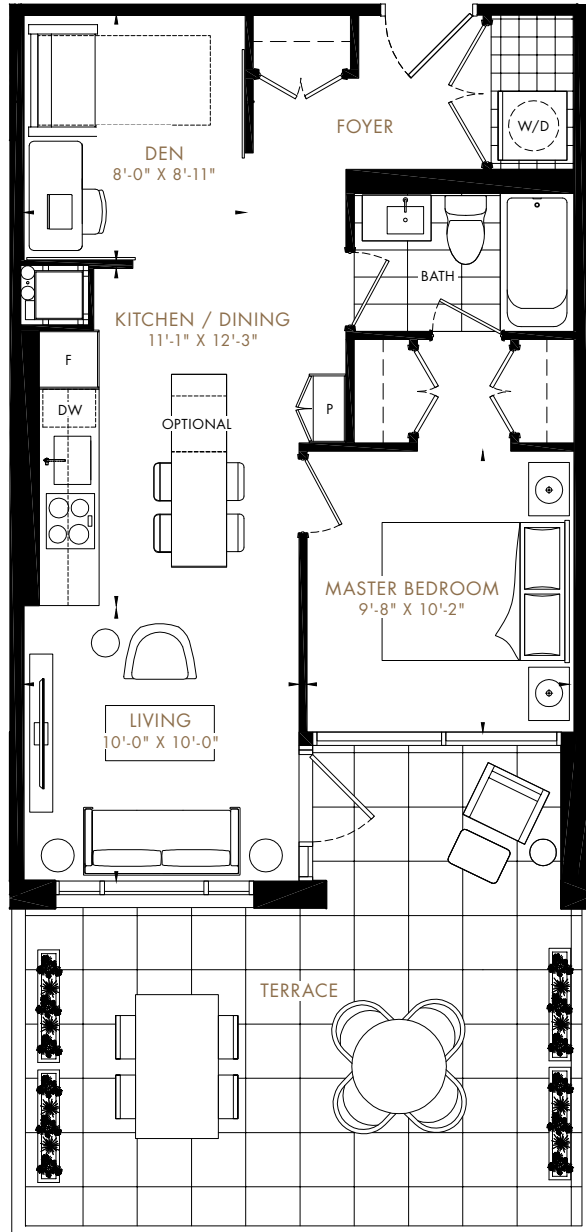

TERRACE COLLECTION

1D-C

1 BEDROOM + DEN, 1 BATH, TERRACE
INTERIOR: 643 SQ.FT. OUTDOOR: 282 SQ.FT.
TOTAL AREA: 925 SQ.FT.

TANU