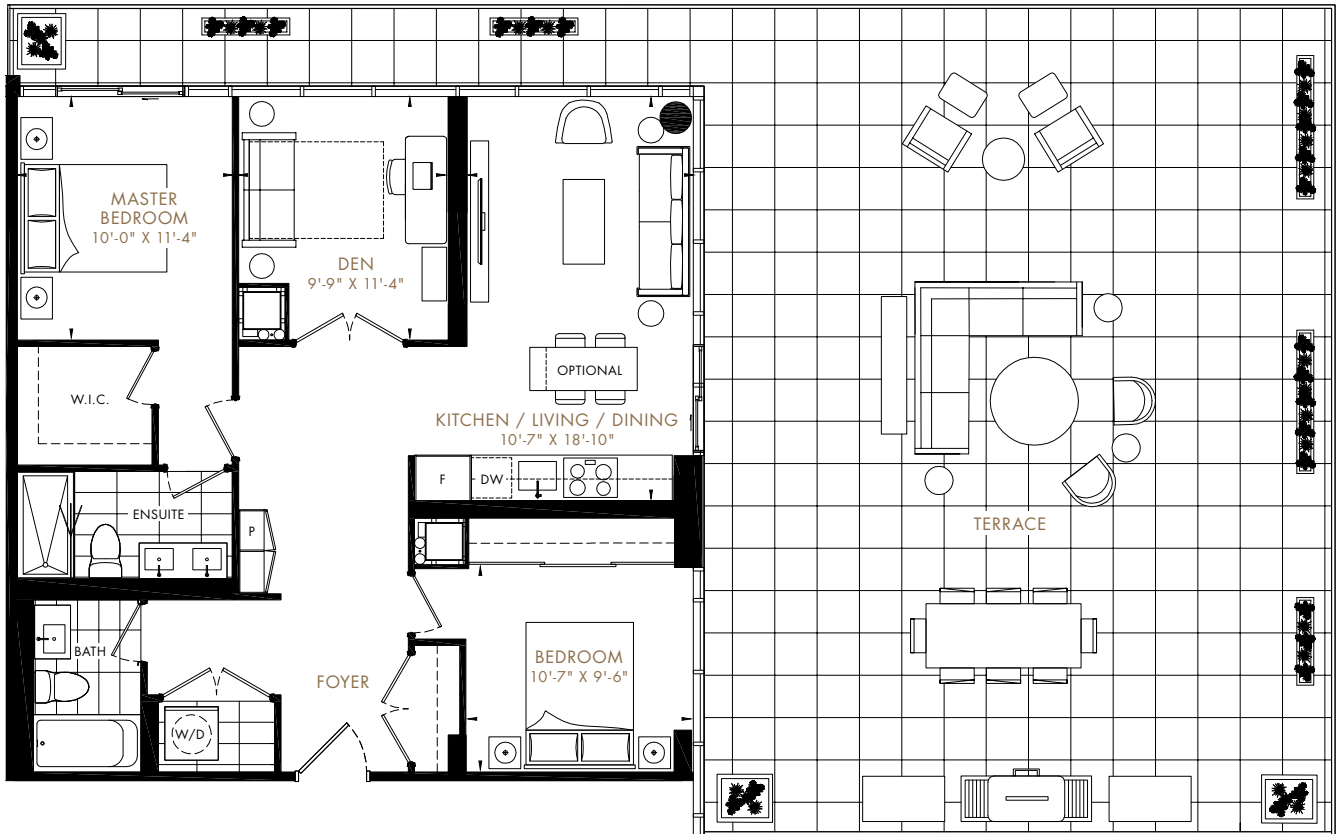

TERRACE COLLECTION

2D-L

2 BEDROOM + DEN, 2 BATH, TERRACE
INTERIOR: 1,080 SQ.FT OUTDOOR: 1,240 SQ.FT
TOTAL AREA: 2,320 SQ.FT.

TANU