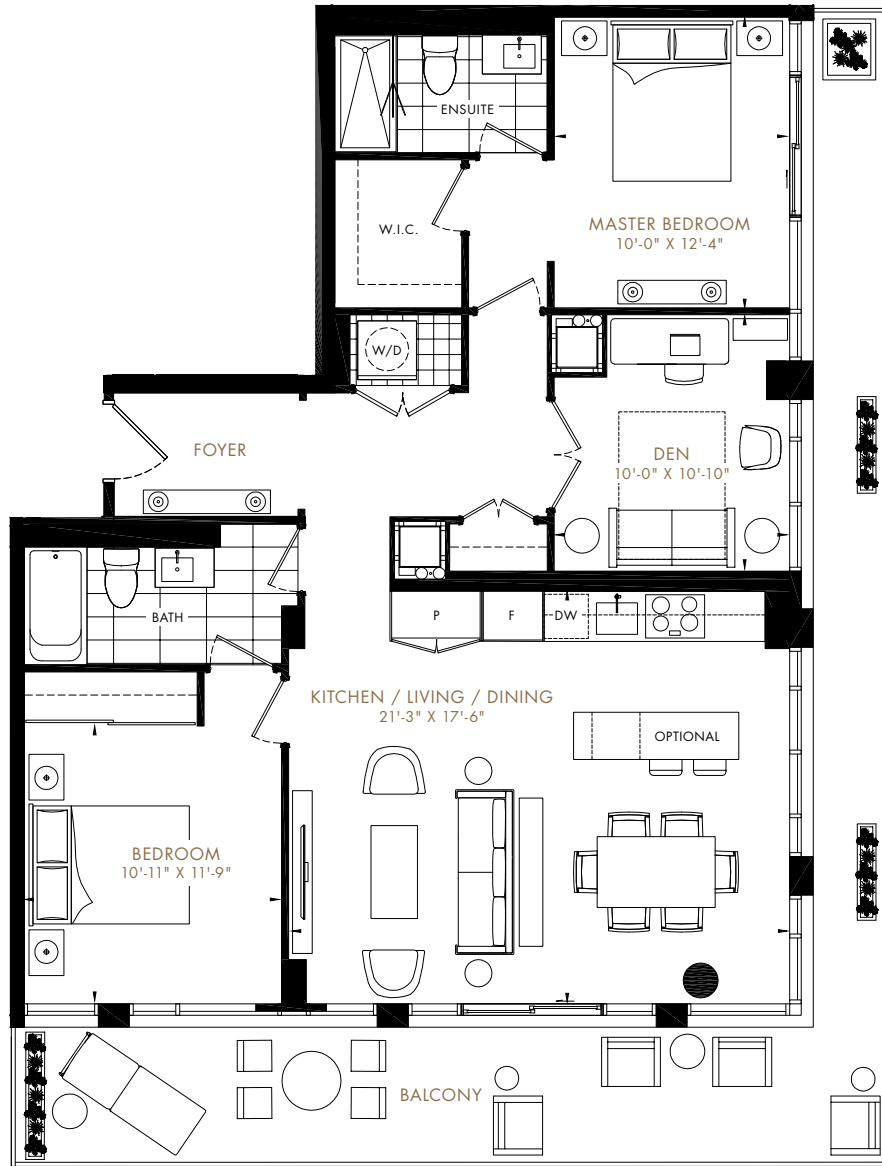

PARK COLLECTION

2D-G

2 BEDROOM + DEN, 2 BATH, BALCONY
INTERIOR: 1,268 SQ.FT OUTDOOR: 349 SQ.FT
TOTAL AREA: 1,617 SQ.FT.