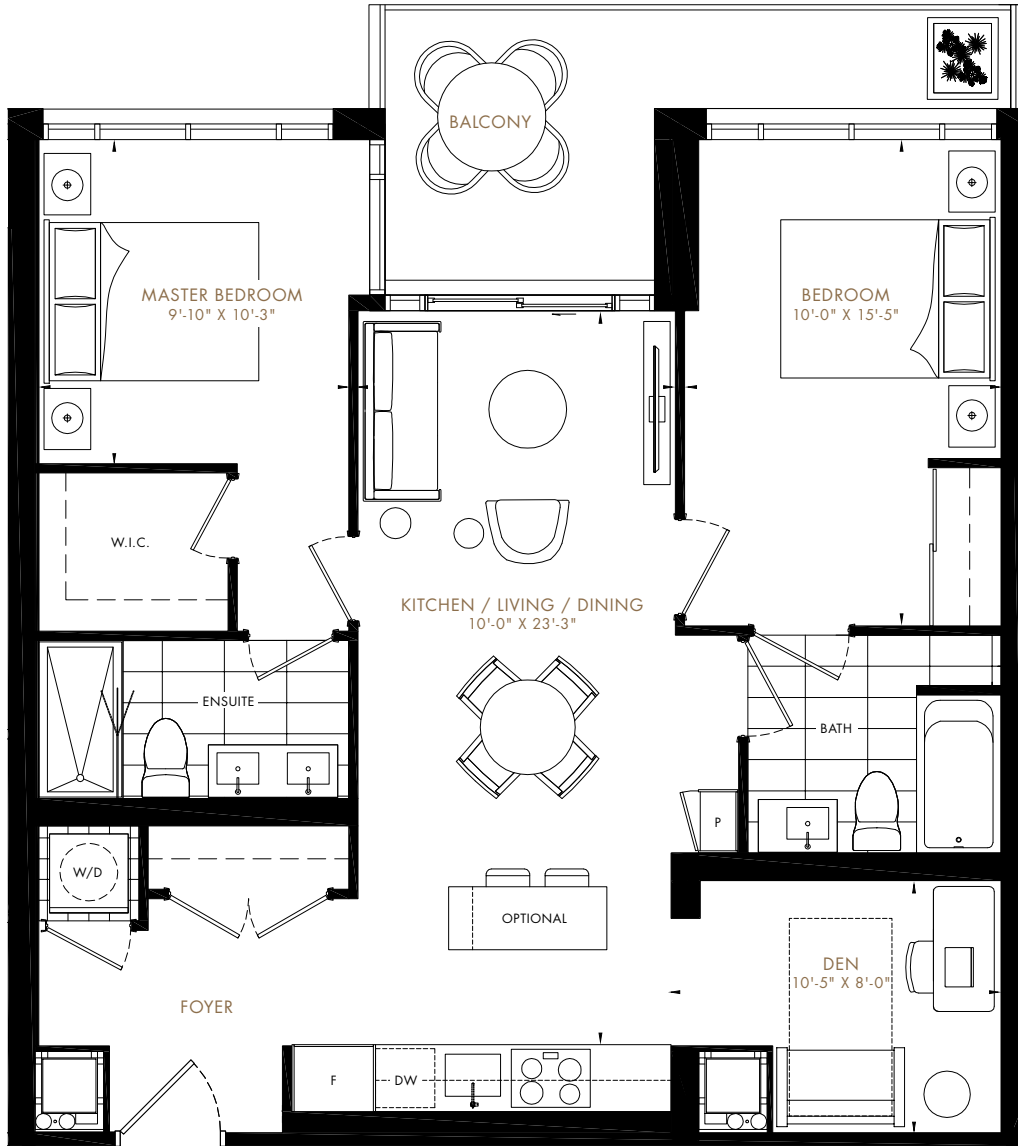

PARK COLLECTION

2D-J

2 BEDROOM + DEN, 2 BATH, BALCONY
INTERIOR: 996 SQ.FT OUTDOOR: 116 SQ.FT
TOTAL AREA: 1,112 SQ.FT.

TANU