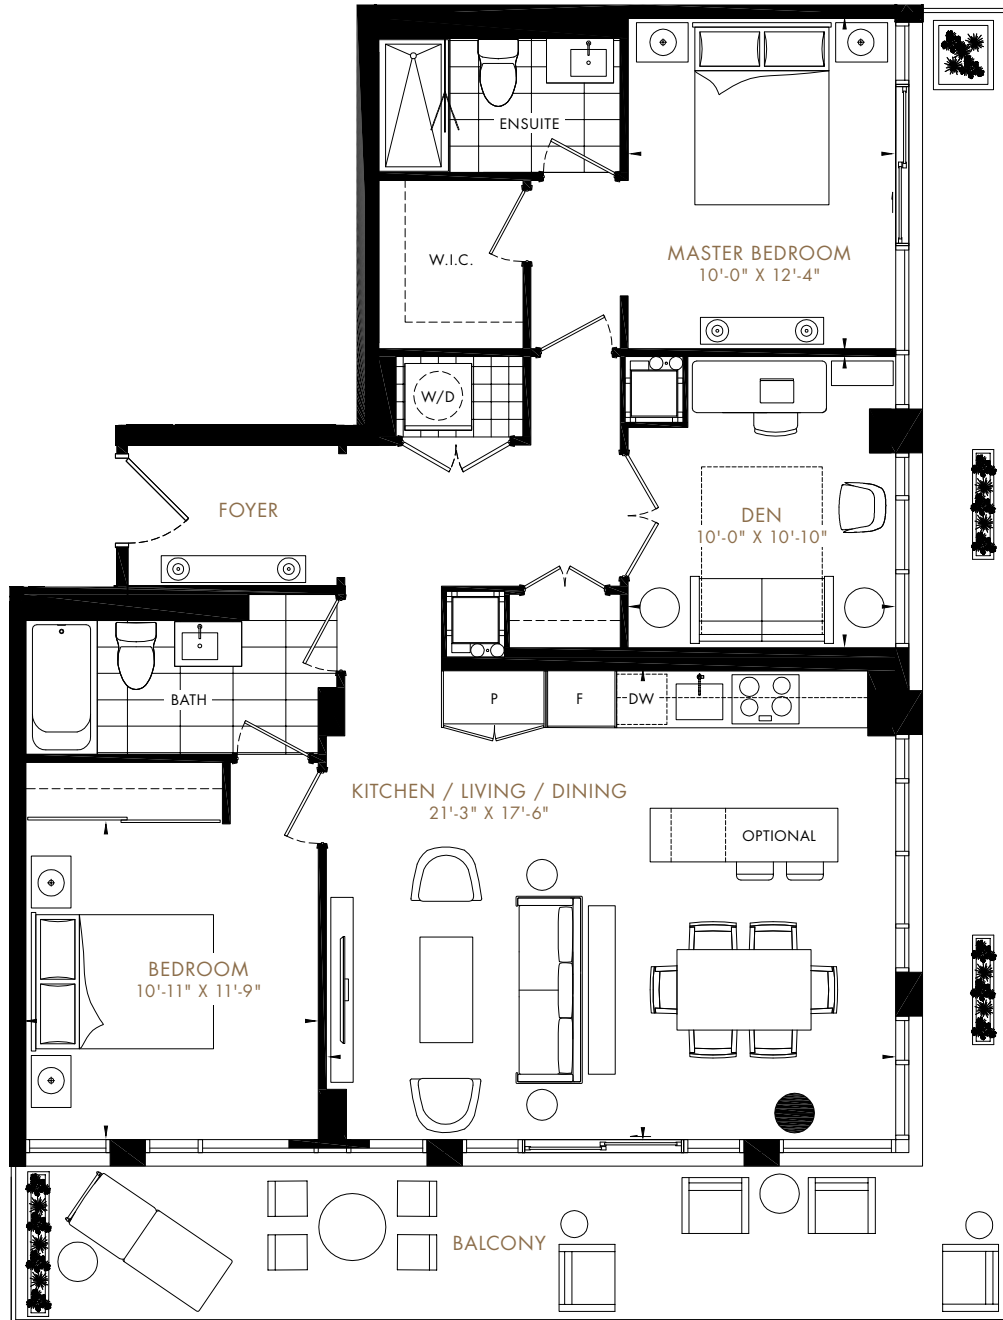

PARK COLLECTION

2D-G

2 BEDROOM + DEN, 2 BATH, BALCONY
INTERIOR: 1,268 SQ.FT OUTDOOR: 349 SQ.FT
TOTAL AREA: 1,617 SQ.FT.