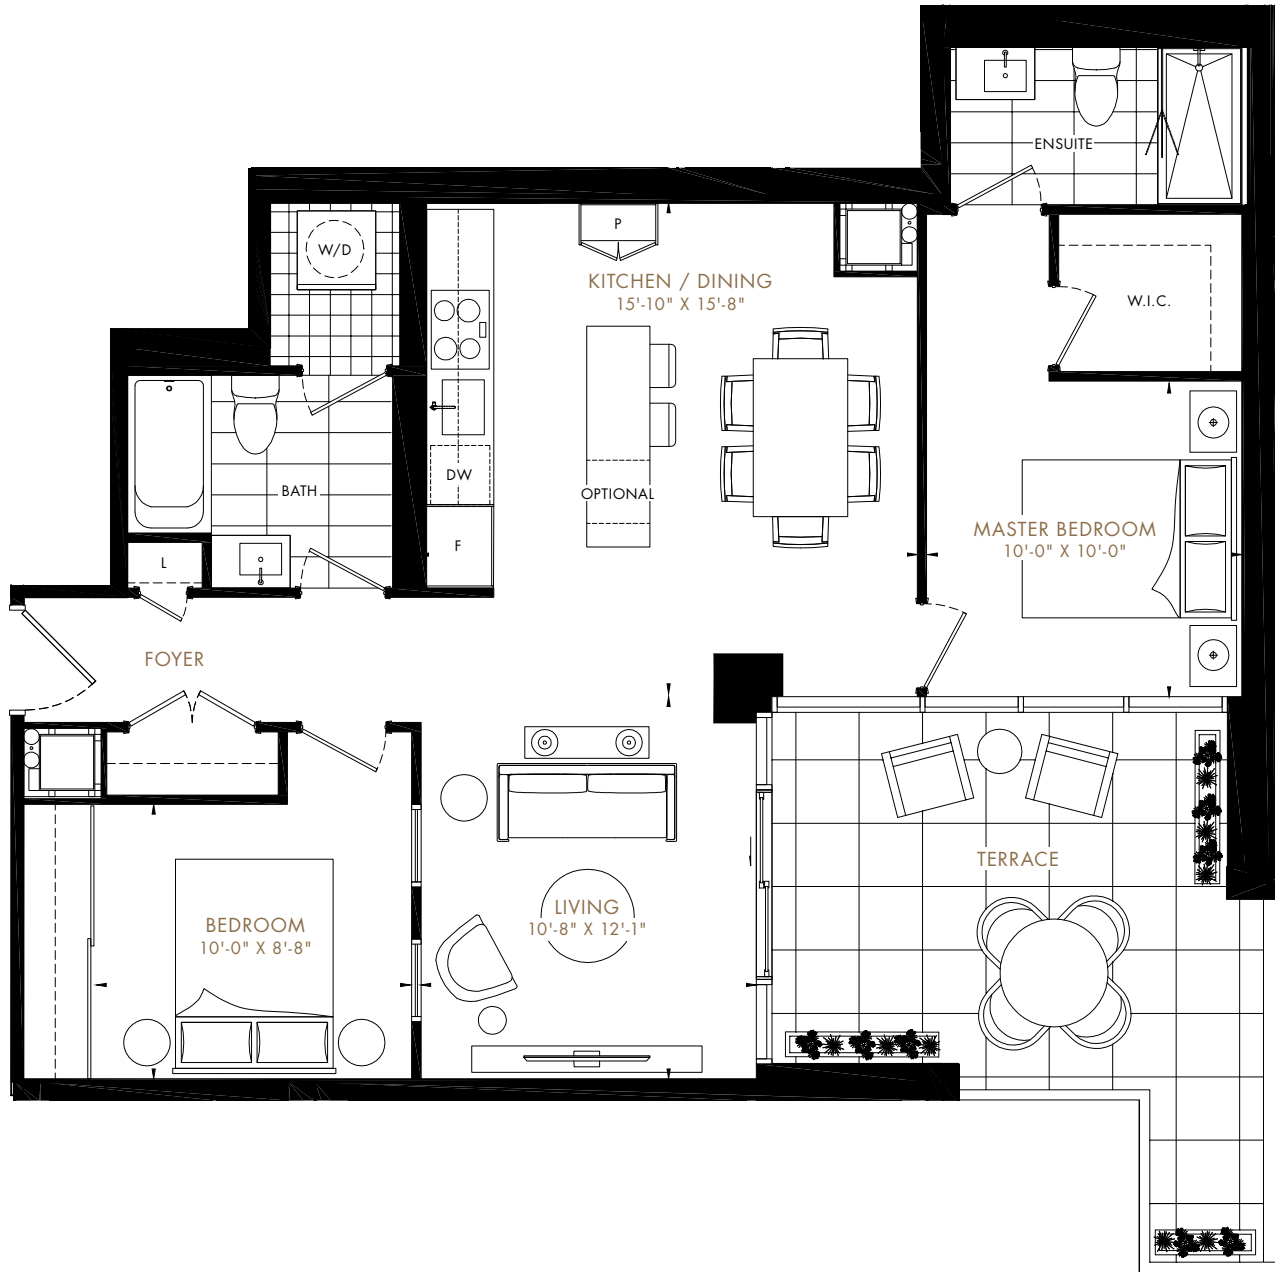

TERRACE COLLECTION

2-B

2 BEDROOM, 2 BATH, TERRACE
INTERIOR: 983 SQ.FT. OUTDOOR: 195 SQ.FT.
TOTAL AREA: 1,178 SQ.FT.

TANU